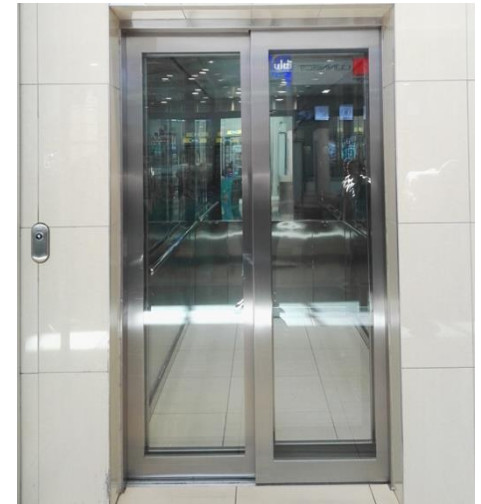

# Weskus Mall Indoor Areas

A1 Snapper Frames

A4 Snapper Frames

Mirror in Lift near Game

Glass lift door near Clicks

Please contact :  
Telephone:  
Cell Phone:  
Fax:  
Email:

Joanne Bester  
022 703 6900  
078 702 6662  
022 713 4730  
[marketing@weskus-mall.co.za](mailto:marketing@weskus-mall.co.za)